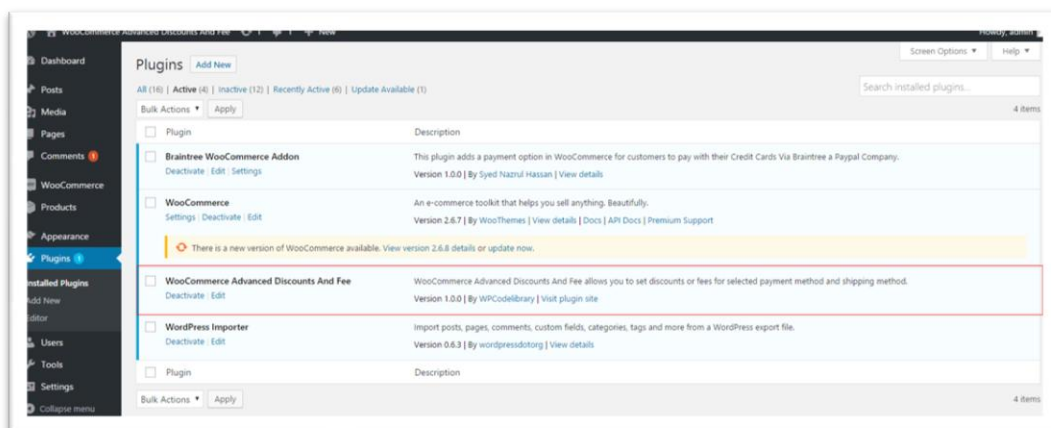

- **Installation Guide**

Installing **WooCommerce Advanced Discounts and Fees plugin** is very simple and easy. Please follow below steps for installation.

Ref: Install WordPress <http://codex.wordpress.org/Installing_WordPress>

- **Upload via FTP:**

Unzip the .zip file that you have downloaded to your computer and upload to your server via FTP to the plugin directory of your wordpress installation (wp-content > plugins).

- **Upload via WordPress Admin:**

Go to your wordpress admin panel, and then click to plugins. Click on "AddNew" and then upload the zip file of the plugin with the Upload Plugin button.

- **Activate the Plugin**

Once you uploaded your plugin successfully you will find **WooCommerce Advanced Discounts and Fees** in your plugin list. Click on activate That's It!

How to setup and use plugin?

- **Setting up a plugin is very easy and user friendly. Once you activate the plugin you will find 'WooCommerce Discounts and Fees' under the WooCommerce menu. There you will have all necessary plugin settings available which are required.**

Please see below screenshots for more understanding.

1. Screenshot (Plugins list)